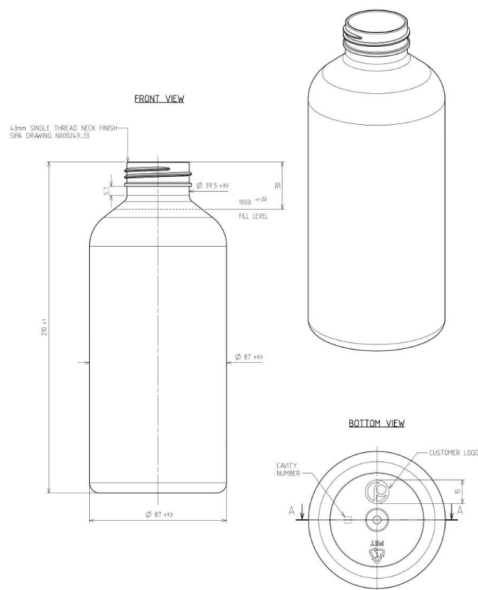

Home Care 1000

General info

Item no. (SKU):	
Family / Range:	MISC
Capacity:	1000ml
Neck:	43/400
Weight:	51
Shape:	Round
Material:	PET
Colour:	All Colours Available
Print Areas:	
Country of Origin:	Lithuania

Packaging Info

Packed in Boxes

Box Dimensions (mm):	594 x 394 x 448
Quantity per box (pcs):	
Boxes per pallet (pcs):	
Quantity per pallet (pcs):	
Net weight (kg):	
Gross weight (kg):	
Pallet height (mm):	2400

Packed in PE bags on trays (Full pallet)

Tray dimensions (mm):	1200 x 800 x 50
Quantity per tray (pcs):	136
Quantity per PE bag (pcs):	56
PE bags per tray (pcs):	2
Trays per pallet (pcs):	11
Quantity per pallet (pcs):	1496
Net weight (kg):	75
Gross weight (kg):	91
Pallet height (mm):	2400